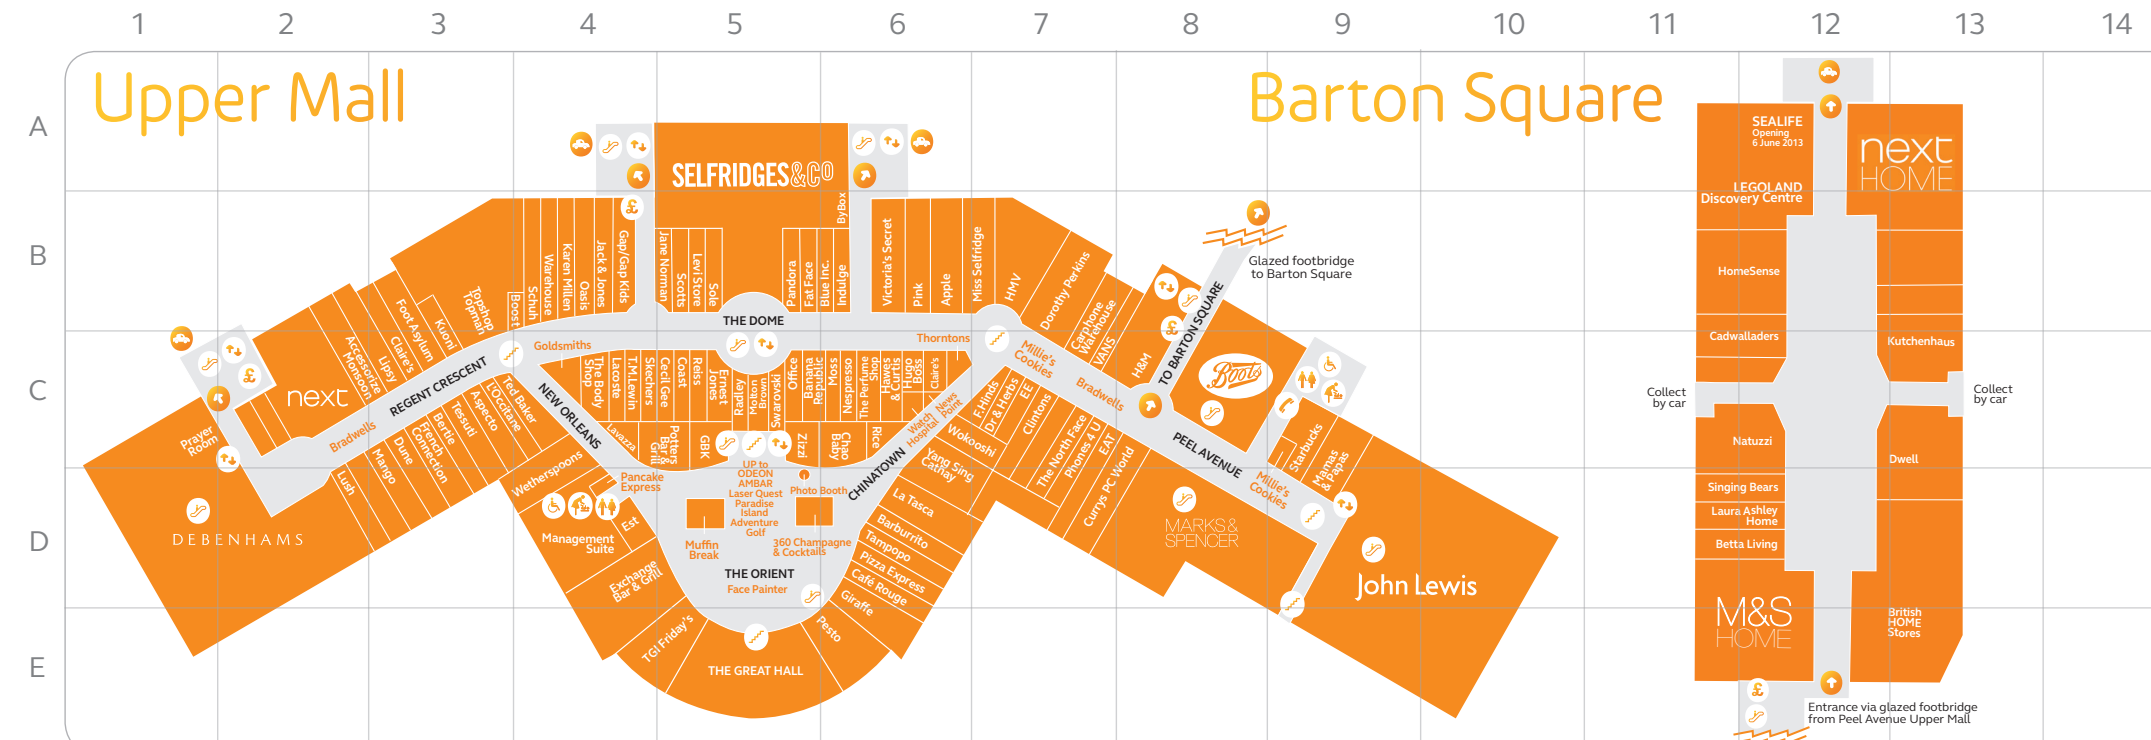

Travel Agents

Kuoni	C3
Thomas Cook	H2
Thomson	H3

Starbucks	C9/G3
Style Café (Debenhams)	D1

Food on the go

Barburrito Kitchen	I4
Boost Juice Bar	B3
Bradwells	
Ice Cream Cart	C2/C7/H2/H5
Burger King	H5
Chow Street Kitchen	H5
Fat Jackets	I4
Harry Ramsden's	H5
K.F.C	H5
McDonalds	H5
Millie's Cookies	C7/C9/H3/H5
Shere Khan Express	H4
Yang Sing Xpress	H4

Specialist Shops & Services

The AA	G6
Avrils Fortunes	H8
ByBox	B6
Castle Galleries	H2
Face Painter	D5
HMV	B7
Holland & Barratt	H9
Hotel Chocolat	G4
Model Zone	H2
Motorclean Car Valeting	G9
National Lottery in WH Smith and Post Office	G7/I9
Nespresso	C6
Petrol & Convenience Store	H1
Photo Booth	D5/H5
Reeds Dry Cleaning	G6
Shophmobility	I9
Sweet Shop, The	G5/I5
Thorntons	C6

Sports & Outdoor Leisure

Adidas	G4
Fat Face	B5
Footlocker	H3
JD King of Trainers	G6
JD Sports	G4
North Face, The	C7
Reiss	C5
Republic	G6
River Island	G4
Ringspun	I9
North Face, The	B5
Superdry	G6
Ted Baker	C4
Tessuti	C3
T.M.Lewin	C4
Timberland	G6
U.S.C	G6
Topshop	B3
U.S.C	H3
VANS	C7
Zara	G5

Cafés/Bars

360 Champagne & Cocktails	D5
AMBAR	D5
Cadwalladers	C12
Caffè Nero	H7
Café Revive (M&S)	D8
Café Venue (re-opens Summer 13)	H2
Costa Coffee	I5
EAT	C7
Espresso Bar (John Lewis)	I10
Lavazza	C4
Muffin Break	D5
Pancake Express	D4
Pret-A-Manger (Selfridges)	B5

Travel Agents

Kuoni	C3
Thomas Cook	H2
Thomson	H3