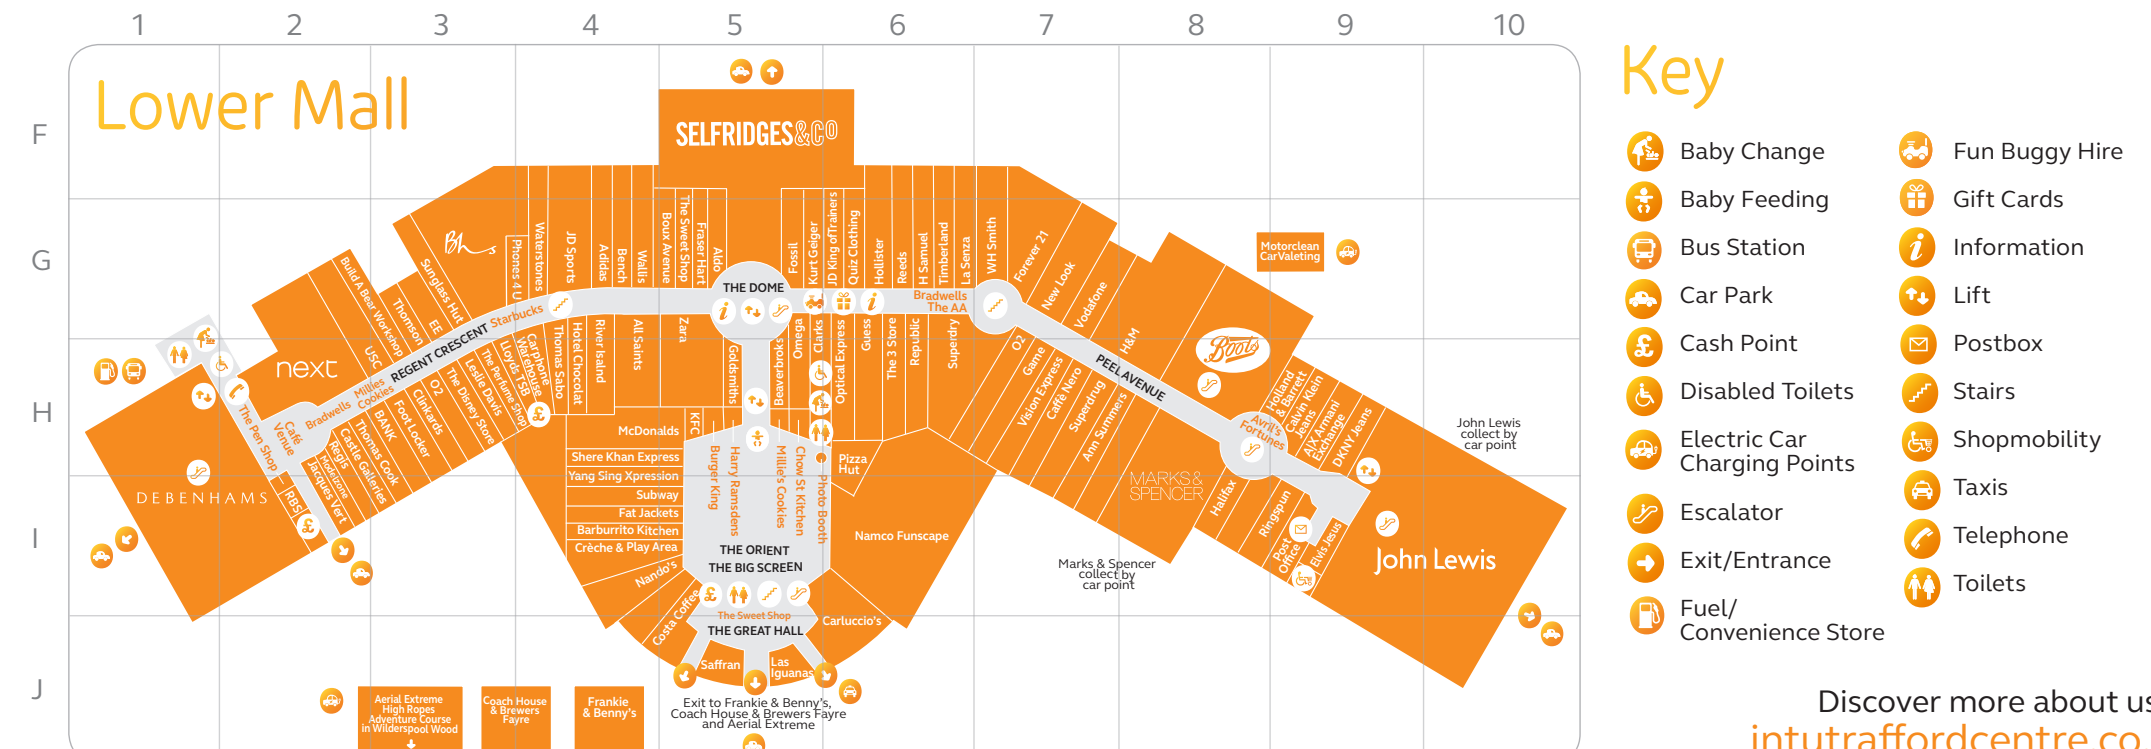

Sports & Outdoor Leisure

Adidas	G4
Fat Face	B5
Footlocker	H3
JD King of Trainers	G6
JD Sports	G4
North Face, The	C7
Reiss	C5
Republic	G6
River Island	G4
Ringspun	I9
North Face, The	B5
Superdry	G6
Ted Baker	C4
Tessuti	C3
T.M.Lewin	C4
Timberland	G6
U.S.C	G6
Topshop	B3
U.S.C	H3
VANS	C7
Zara	G5

Travel Agents

Kuoni	C3
Thomas Cook	H2
Thomson	H3

Key

- Baby Change
- Baby Feeding
- Bus Station
- Car Park
- Cash Point
- Disabled Toilets
- Electric Car Charging Points
- Escalator
- Exit/Entrance
- Fuel/Convenience Store
- Fun Buggy Hire
- Gift Cards
- Information
- Lift
- Postbox
- Stairs
- Shophmobility
- Taxis
- Telephone
- Toilets